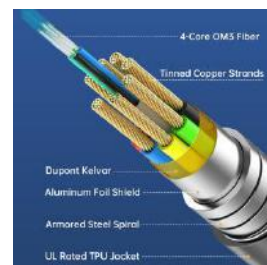

Product information:

The FHDR-20AA is an active optical HDMI 2.0 cable aimed for fixed installations. It utilizes Fiberlink' unique AOC+™ Fiber Optic Technology that enables transmission resolutions up to ultra HD 4K 2160p (4096 x 2160) at 60 Hz with a bandwidth of 18Gbps via hybrid optical fiber, eliminating the possibility of electronic interference. It is the ideal solution for extending the reach of your digital signage in various settings, such as Blu-ray players, set top boxes, game consoles, monitors for large shopping malls and hospital facilities etc.

Applications:

- Digital signage
- LED signs & monitors for stadiums, hospitals, shipping malls
- Medical imaging equipment
- Airport boarding video information system
- Home Theater, Blu-ray, 3D video, projector, set-top box, DVR, game console control and monitor connection
- Radio and TV station
- Video conference equipment
- Security monitoring system